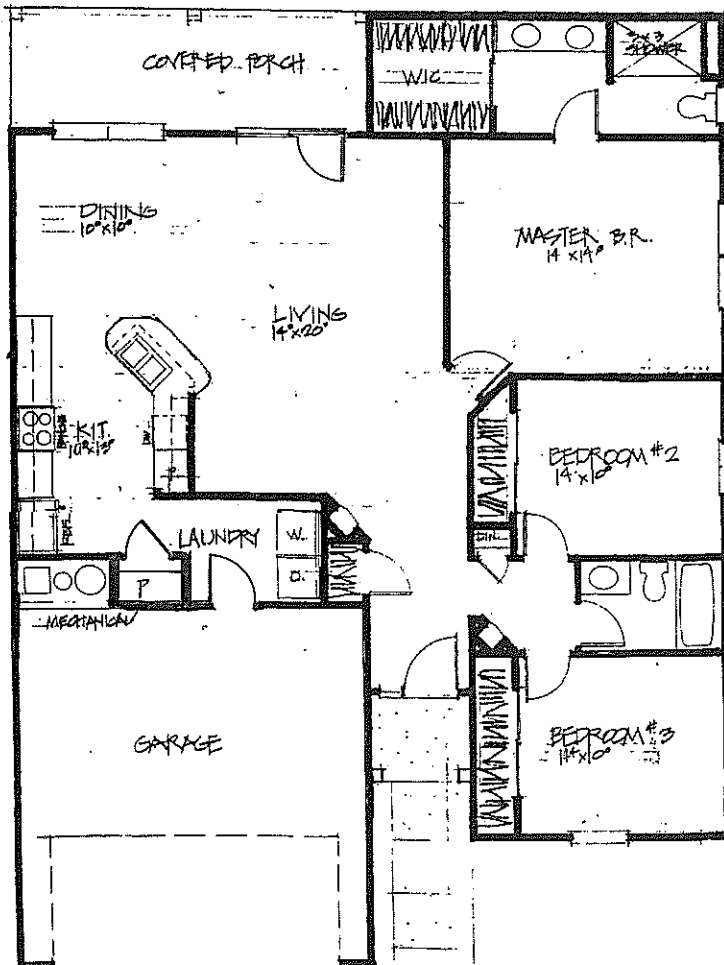

210 Arbor Drive

Contact Terry Robinson (765) 220-0050

1385 square feet

10' ceiling in great room

2-10 Builders warranty

Garage-door opener

High-efficiency furnace

Choose your colors

Covered back patio