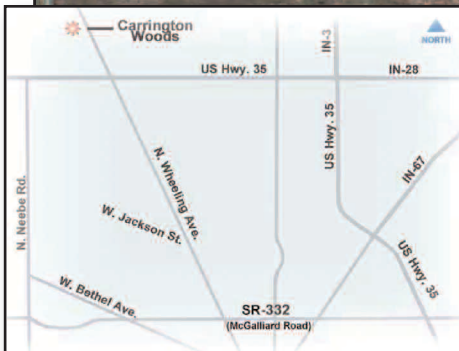

## Directions

### From I-69 Northbound (from Indianapolis):

- Take I-69 North to Exit 41 at SR 332\*.
- Turn right at top of exit ramp, head east on SR 332 for 9 miles.
- Turn left onto Wheeling Ave., head North for 1.8 miles.
- Turn left into entrance of Carrington Woods.

### From I-69 Southbound (from Fort Wayne):

- Take I-69 South to Exit 41 at SR 332\*.
- Turn left at top of exit ramp, head east on SR 332 for 9 miles.
- Turn left onto Wheeling Ave., head North for 1.8 miles.
- Turn left into entrance of Carrington Woods.

\*About 5 miles from I-69, SR 332 is referenced as McGalliard Road.