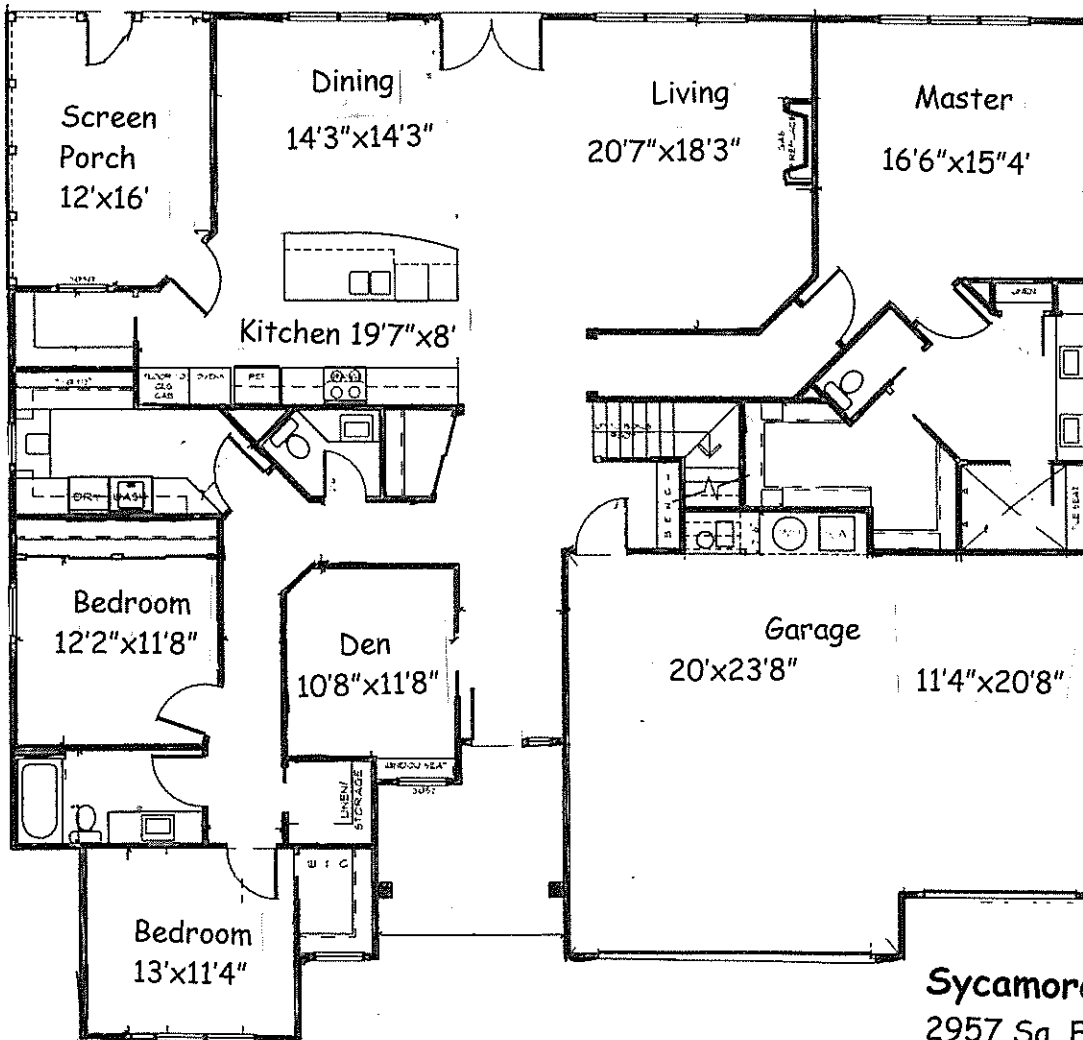

5513 West Sawgrass Way

Contact Terry Robinson (765) 220-0050

- Large screen porch
- Granite counter tops
- Volume ceilings
- Hardwood floors
- Large laundry
- Walk-in pantry
- 2-10 Builders warranty
- Garage-door opener
- High-efficiency furnace

Sycamore II
2957 Sq. Ft