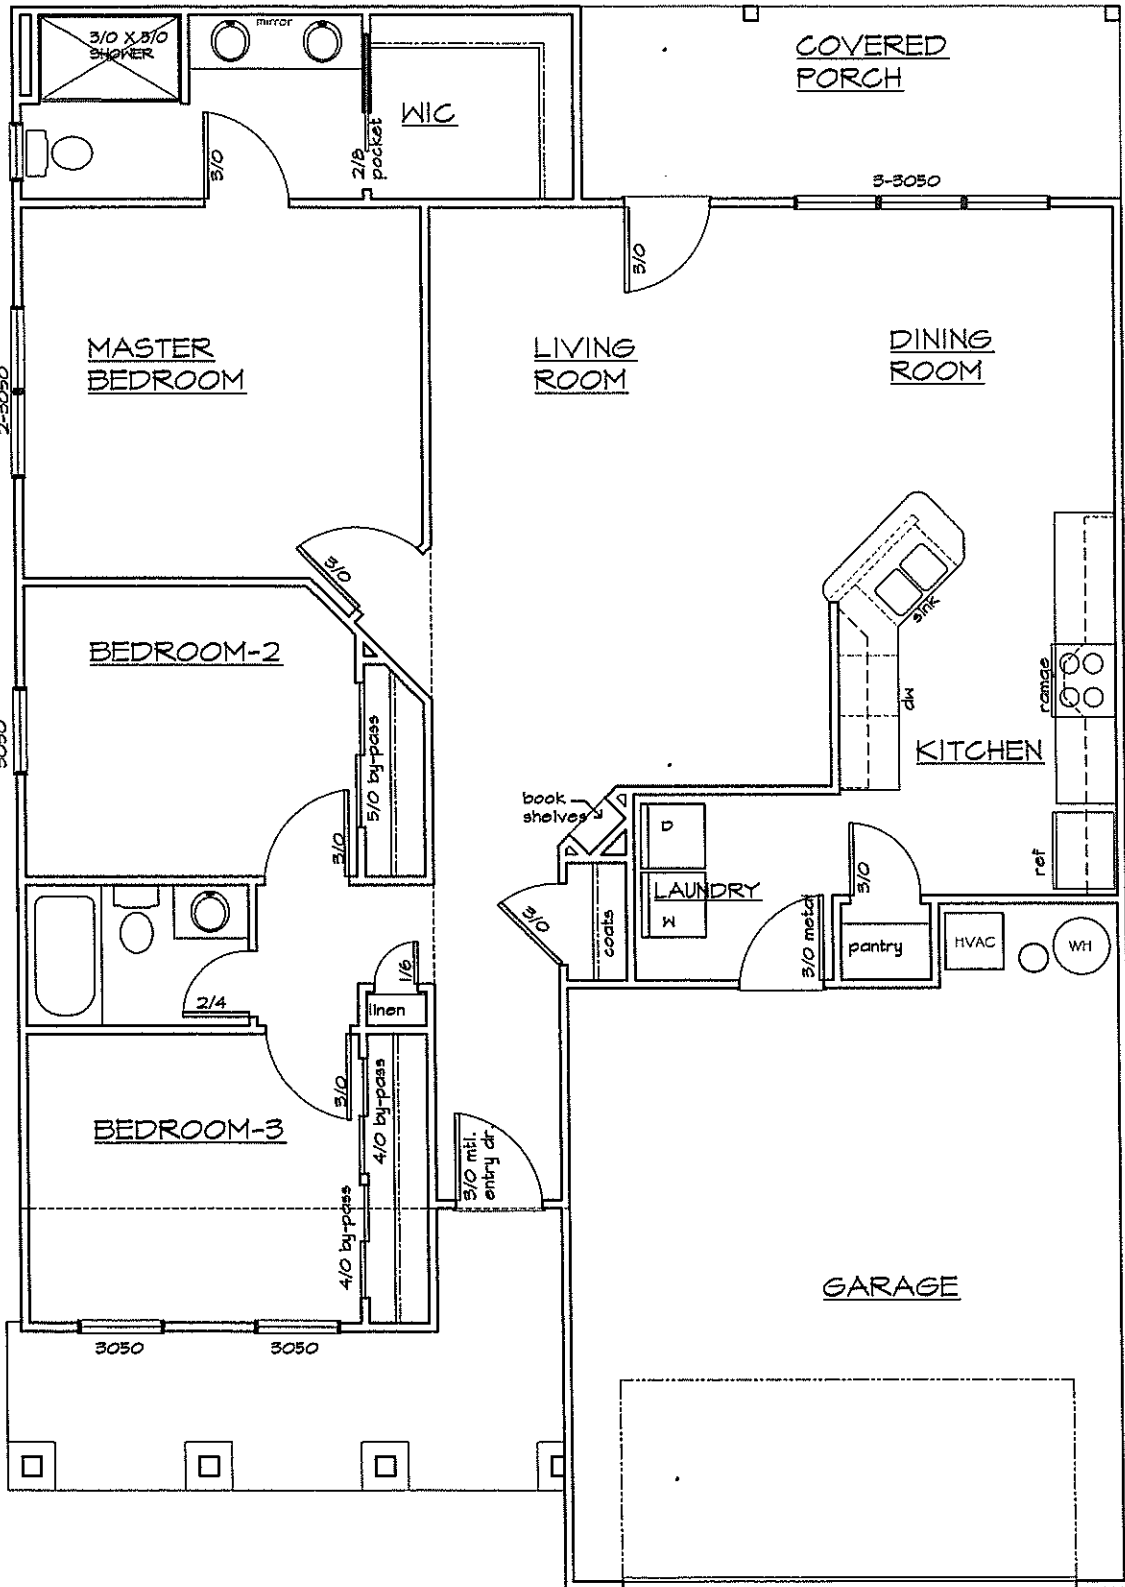

MAGNOLIA IV

16/0x1/0 overhead gar. door

MAGNOLIA IV