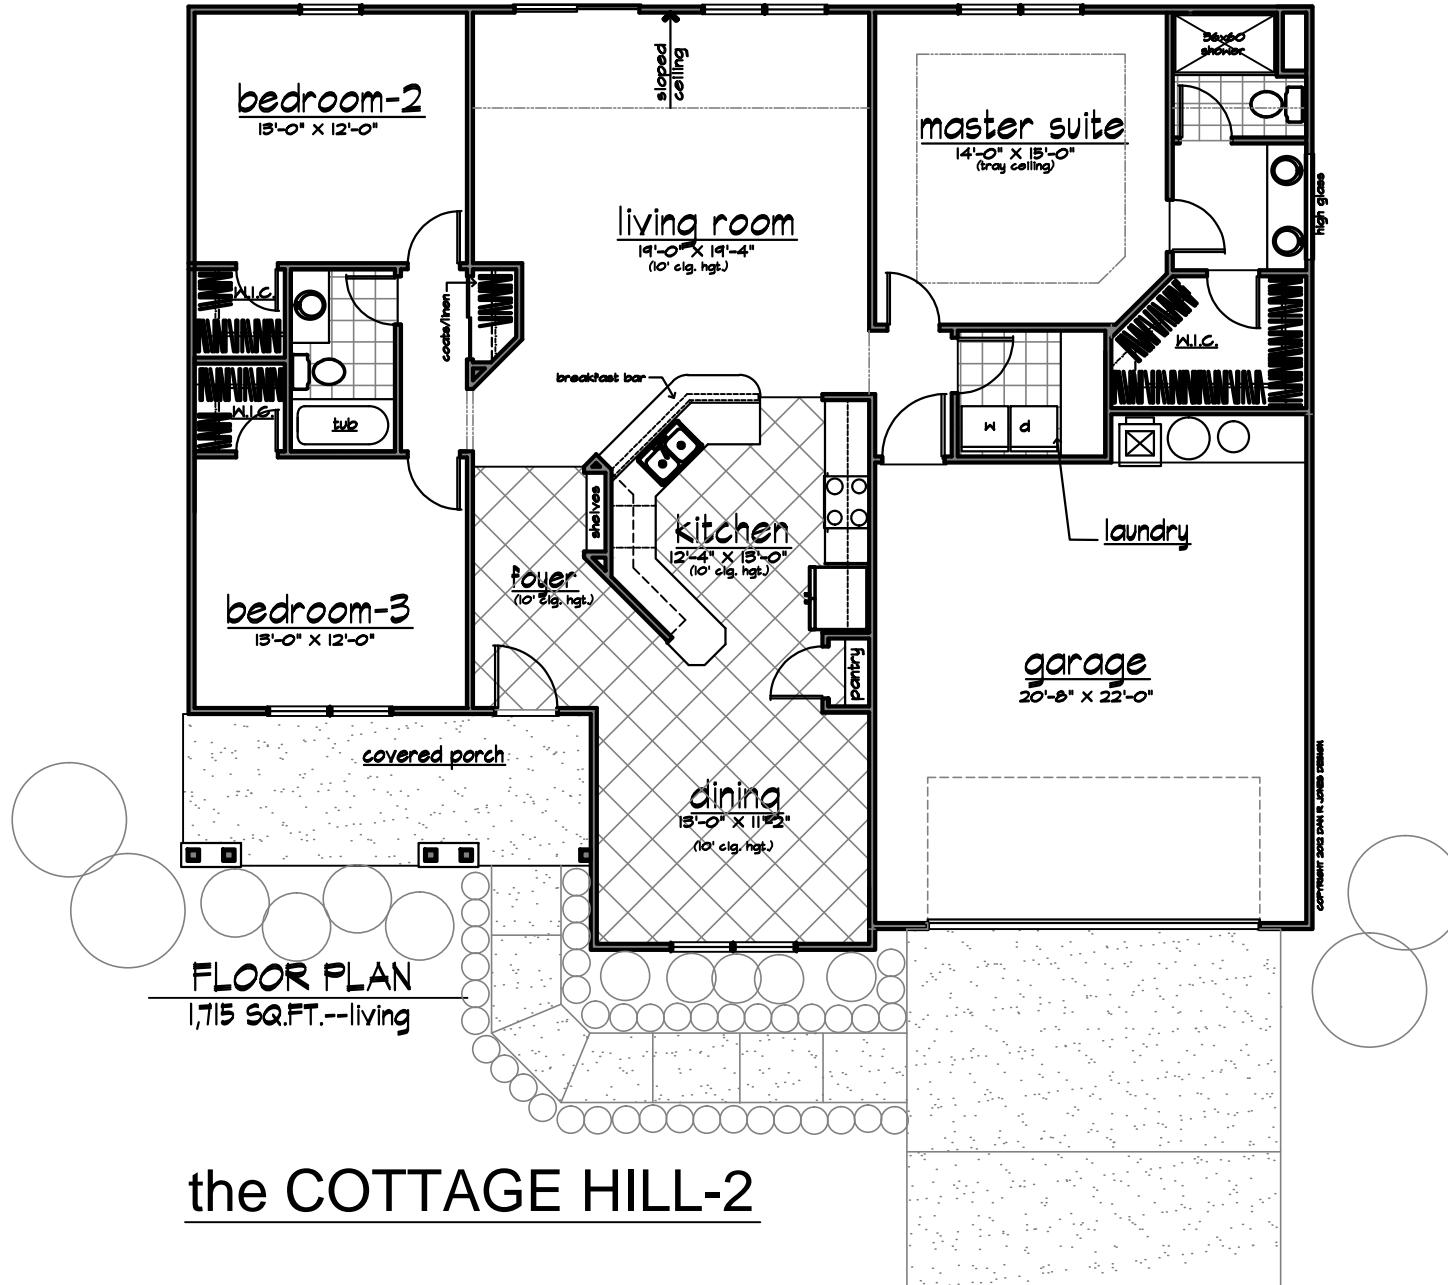

COTTAGE HILL-2

...COPYRIGHT 2012 DAN & JONES DESIGN

FLOOR PLAN
1,715 SQ.FT.--living

the COTTAGE HILL-2