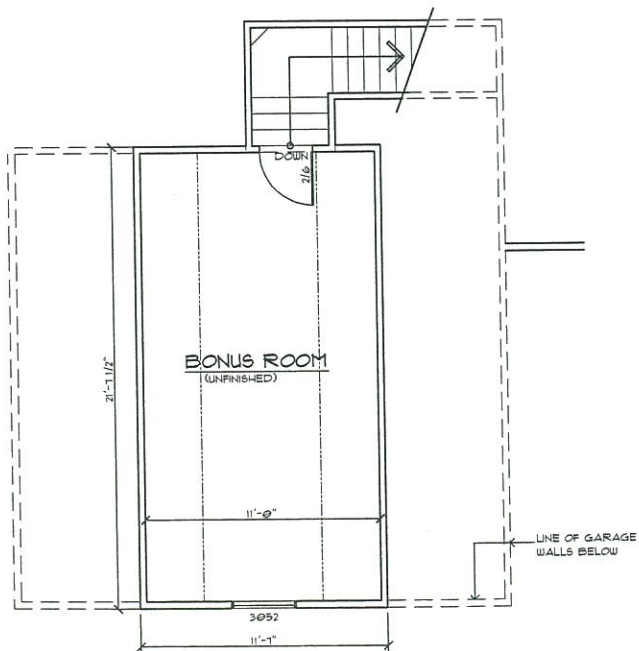

FLOOR PLAN

1,638 SQ. FT.

FLOOR PLAN

(BONUS ROOM-261 SQ.FT.)

1/4"=1'-0"

All rights reserved. No part of this plan may be reproduced or transmitted in any form or by any means, electronic or mechanical, including photo copy, recording, or any information storage and retrieval system without express permission of Trademark Construction, LLC.