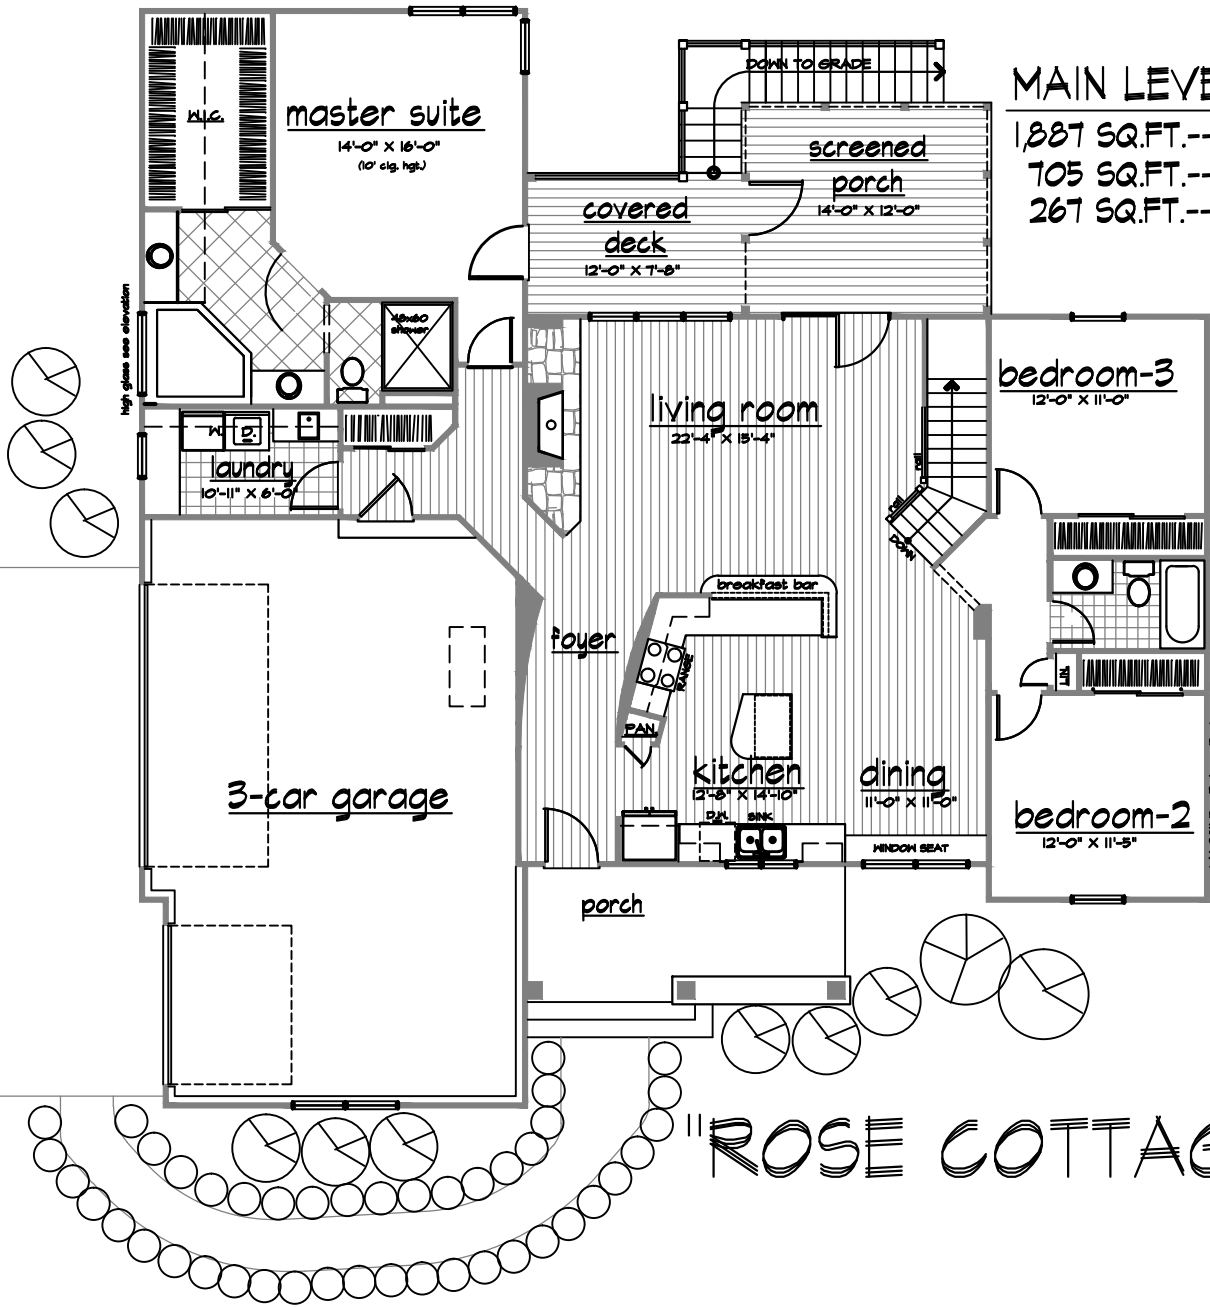

"ROSE COTTAGE"

MAIN LEVEL FLOOR PLAN

1,887 SQ.FT.--living
 705 SQ.FT.--garage
 267 SQ.FT.--screen porch and deck

copyright 2011 Don R. James Design

"ROSE COTTAGE"